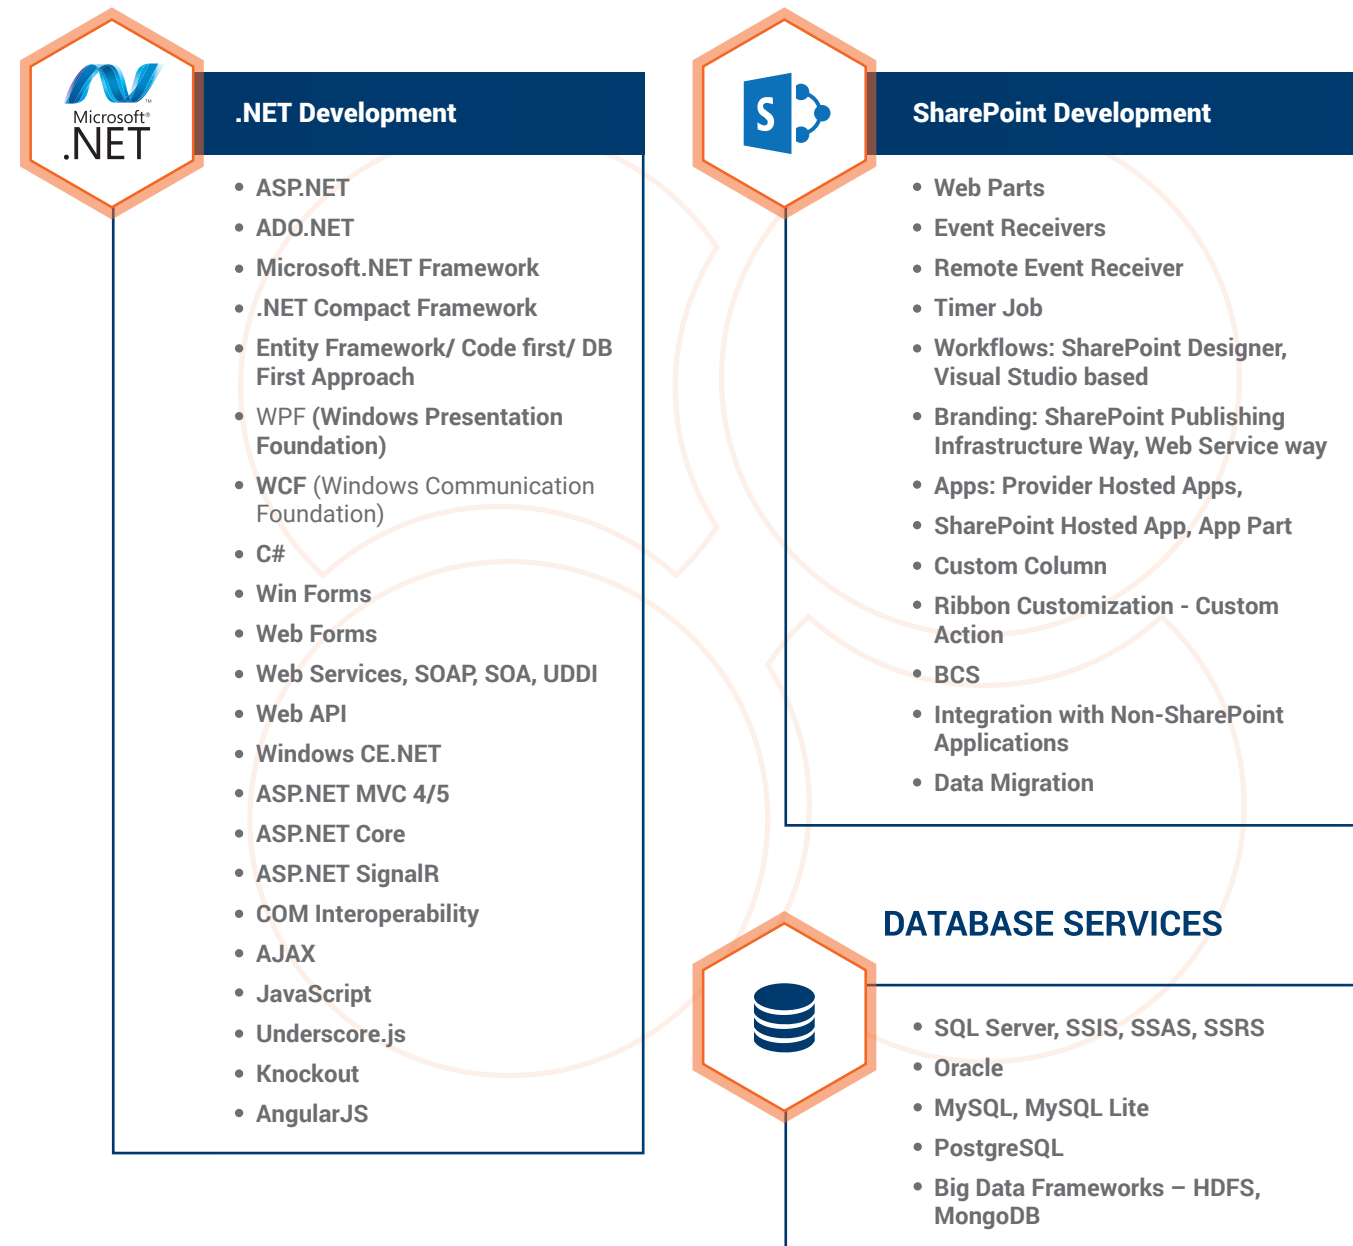

CAPABILITY MATRIX

MICROSOFT PRACTICES

MOBILE APPS

OPEN SOURCE PRACTICES

BLOCKCHAIN PRACTICES

CAPABILITY MATRIX

ANALYTICS & BI

- Power BI, Qlik Sense, Tableau
- R (Data Science)
- Spark
- Kafka
- Elastic Search
- Flink
- Cassandra
- Hadoop
- HDFS

FULL STACK

- MEAN (Mongo, Express, Angular, NodeJS)
- MERN (Mongo, Express, React, NodeJS)

REACTIVE PLATFORMS & MICRO SERVICES

- Play, AKKA, Scala
- Erlang, Elixir

JAVA PRACTICES

- J2EE, J2SE, Java
- JSP, Servlet, MySQL, MS-SQL, Sybase
- Spring, Hibernate, Prime Faces, REST, Spring Boot
- Eclipses, NetBeans
- JQuery

- Automation Testing
 - Selenium, Web drivers (C#, Java)
 - Ranorex
 - Appium
- Security Testing using OWASP
- Load Testing using JMeter
- Browser Testing using Browser Stack

DESIGN & DEVELOPMENT PRACTICES