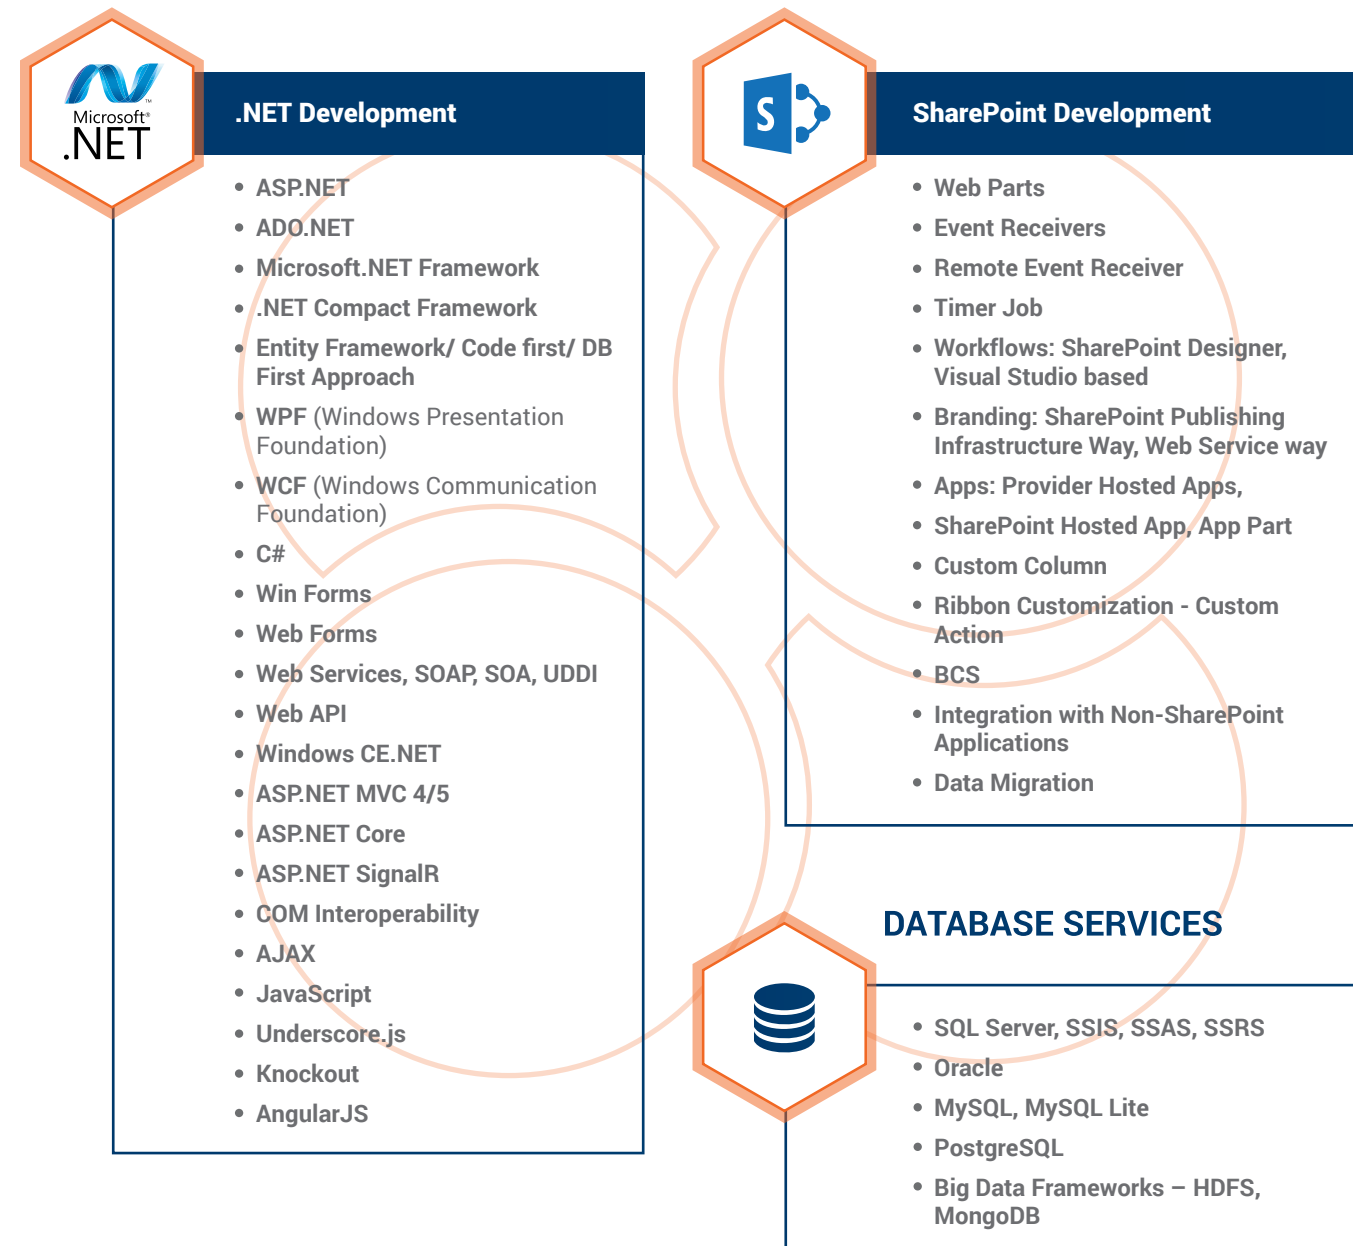

CAPABILITY MATRIX

MICROSOFT PRACTICES

MOBILE APPS

OPEN SOURCE PRACTICES

CAPABILITY MATRIX

ANALYTICS & BI

- Power BI, Qlik Sense, Tableau
- R (Data Science)
- Spark
- Kafka
- Elastic Search
- Flink
- Cassandra
- Hadoop
- HDFS

FULL STACK

- MEAN (Mongo, Express, Angular, NodeJS)
- MERN (Mongo, Express, React, NodeJS)

REACTIVE PLATFORMS & MICRO SERVICES

- Play, AKKA, Scala
- Erlang, Elixir

JAVA PRACTICES

- J2EE, J2SE, Java
- JSP, Servlet, MySQL, MS-SQL, Sybase
- Spring, Hibernate, Prime Faces, REST, Spring Boot
- Eclipses, NetBeans
- JQuery

CAPABILITY MATRIX

SAP PRACTICES

- Consulting & Advisory
- Implementation & Rollouts
- Support & Maintenance
- Upgrades
- Integration & Migrations
- Staff Augmentation
- Trainings

TESTING & QUALITY PRACTICES

- Automation Testing
 - Selenium, Web drivers (C#, Java)
 - Ranorex
 - Appium
- Security Testing using OWASP
- Load Testing using JMeter
- Browser Testing using Browser Stack

DESIGN & DEVELOPMENT PRACTICES